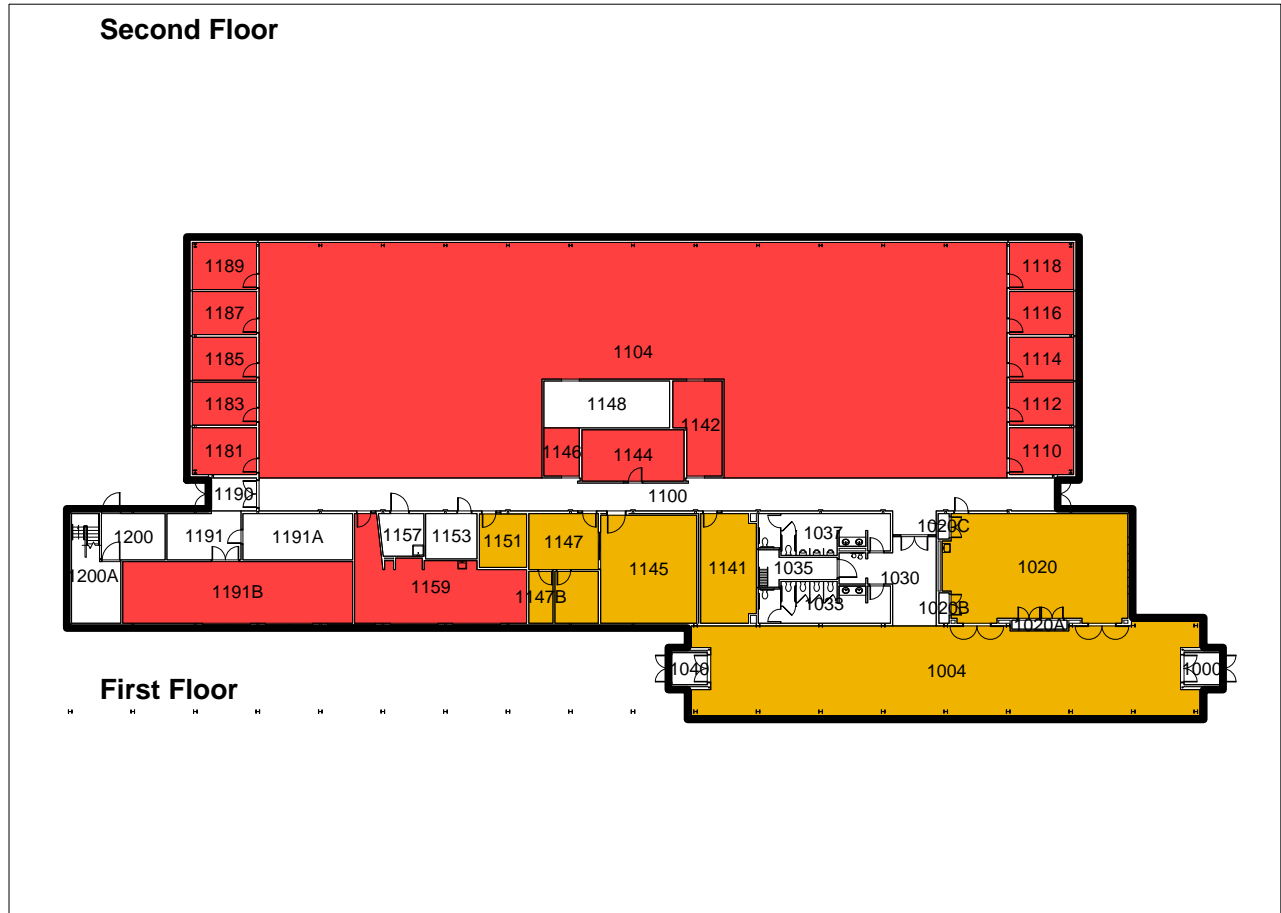

# EXT 4-H 1 (Air Handlers)

SCALE 1 : 516